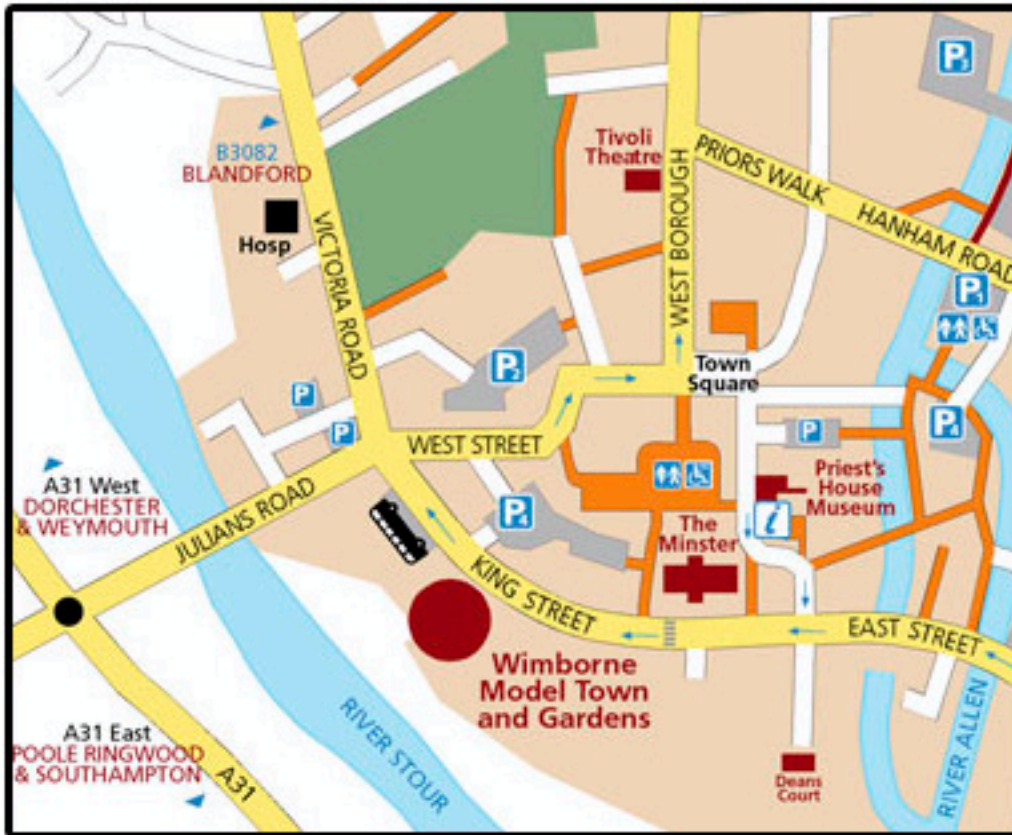

Wimborne Minster Model Town
King Street, Wimborne Minster, Dorset BH21 1DY
Tel: 01202 881924 Email: info@wimborne-modeltown.com

Situated in King Street, a few minutes level walk from the town centre,
150 yards west of the Minster and opposite the public car park.

For directions call 01202 881924