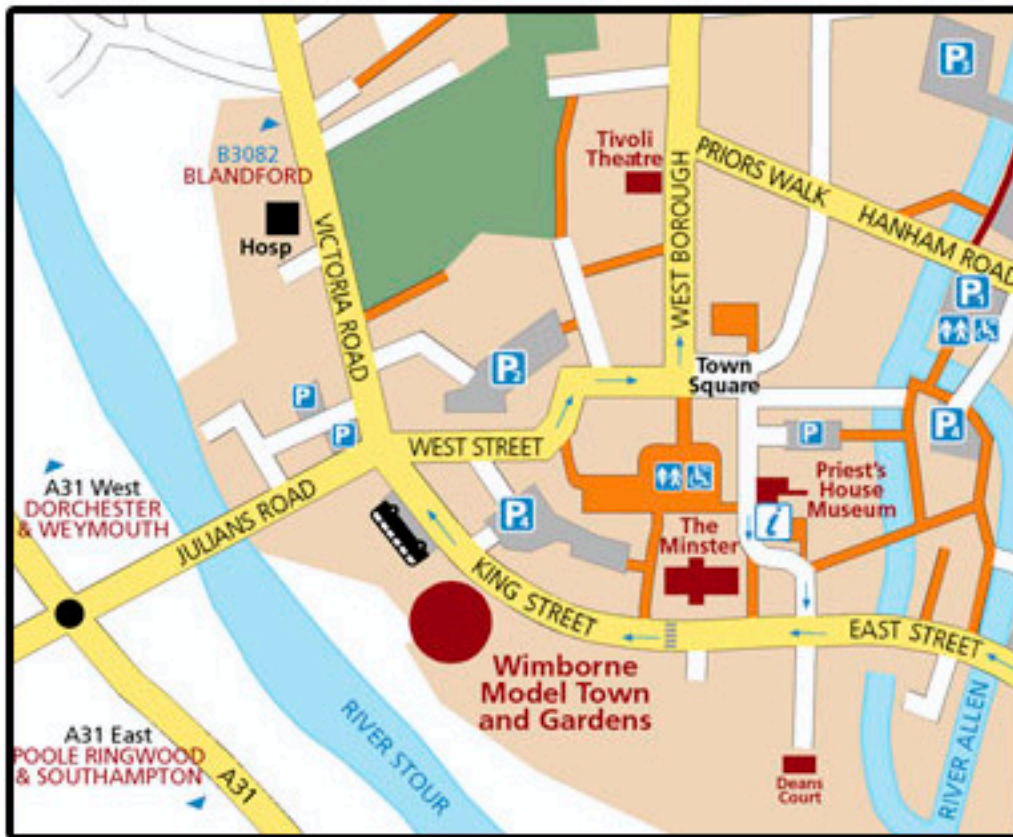

Wimborne Minster Model Town
King Street, Wimborne Minster, Dorset BH21 1DY
Tel: 01202 881924 Email: info@wimborne-modeltown.com

Situated in King Street, a few minutes level walk from the town centre,
150 yards west of the Minster and opposite the public car park.

For directions call 01202 881924