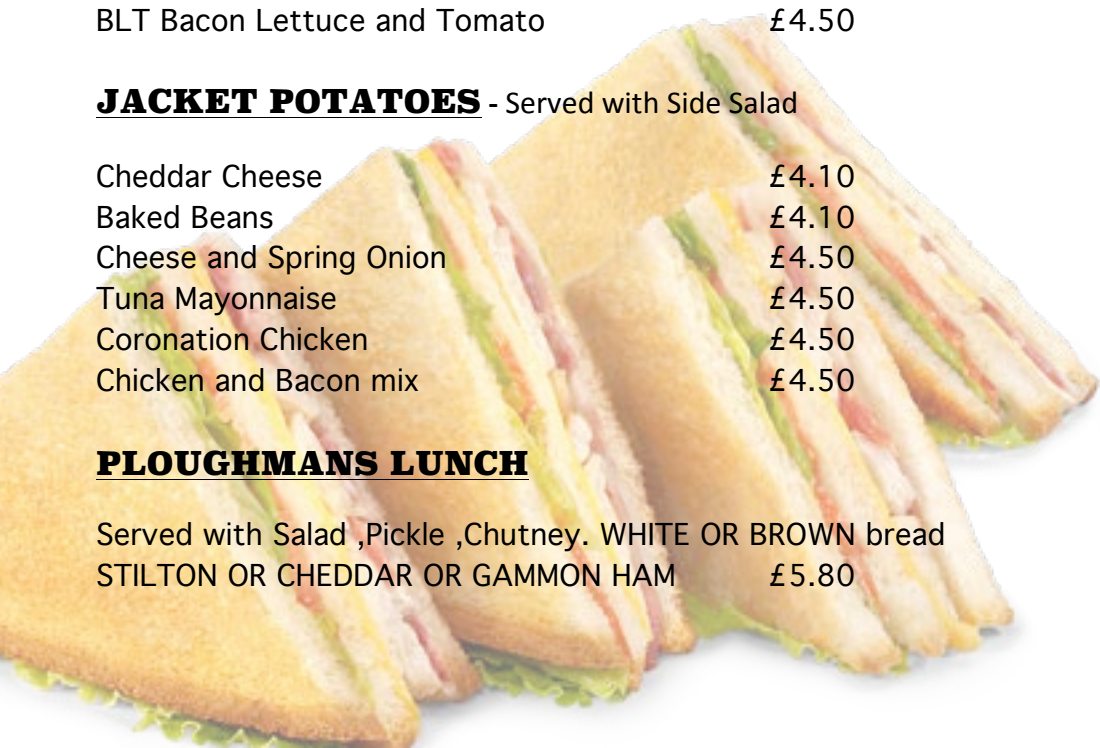

FRESHLY CUT SANDWICHES - Served with salad garnish

Cheddar	£3.50
Cheddar with Tomato or Pickle	£3.85
Egg Mayonnaise	£3.60
Tuna Mayonnaise	£3.60
Coronation Chicken	£3.95
Gammon Ham	£3.95
BLT Bacon Lettuce and Tomato	£4.50

JACKET POTATOES - Served with Side Salad

Cheddar Cheese	£4.10
Baked Beans	£4.10
Cheese and Spring Onion	£4.50
Tuna Mayonnaise	£4.50
Coronation Chicken	£4.50
Chicken and Bacon mix	£4.50

PLOUGHMANS LUNCH

Served with Salad ,Pickle ,Chutney. WHITE OR BROWN bread
STILTON OR CHEDDAR OR GAMMON HAM £5.80

TOASTED SANDWICHES - Served with Salad Garnish

Gammon Ham and Cheddar Cheese	£4.50
Cheese and Pickle	£3.80
Cheese and Spring Onion mix	£3.80
Brie and Cranberry	£4.50

SELECTION OF ROWES Genuine CORNISH PASTIES

From £2.30 to £2.80

LIGHT BITES

Toasted Tea Cake With Butter	£1.60
Toasted Tea Cake with Butter and Jam	£1.80
Homemade Scone with Butter and Jam	£1.60
Homemade Scone with Jam and Clotted Cream	£1.95
Homemade Cheese Scone with Butter	£1.70

Look on the counter at our range of HOMEMADE CAKES FROM
£2.00 Slice

CHILDREN'S MENU

Chicken Nuggets and Smiles with Beans	£3.95
Fish Fingers and Smiles with Beans	£3.95
Turkey Dinosaurs and Smiles with Beans	£3.95
Individual Pizza 5" Cheese and Tomato with Beans	£3.95

WE ALSO HAVE A SPECIALS BOARD UPDATED EACH DAY

* If you suffer from a food allergy or intolerance, please let your server know upon placing your order